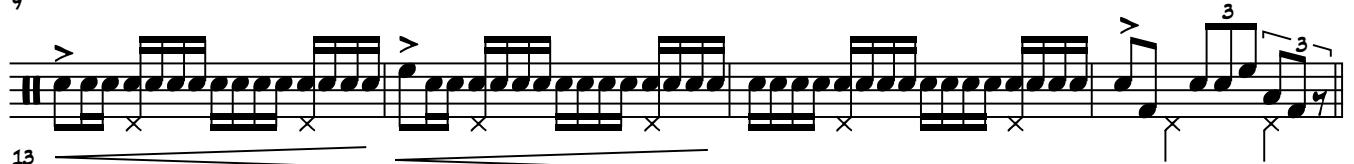

Max Roach

Mack the Knife (Trading 4's)

DRUM SET

5

9

13

17

21

NOTATION KEY

CRASH
RIDE
RIDE BELL
HI-HAT
HI-HAT OPEN
TOM
SNARE

This row of notation shows seven symbols on a five-line staff. From left to right: a crash symbol (an asterisk with a vertical line), a ride symbol (an 'x' with a vertical line), a ride bell symbol (a diamond with a vertical line), a hi-hat symbol (an 'x' with a vertical line), a hi-hat open symbol (an 'x' with a vertical line and a small circle above it), a tom symbol (a solid black dot with a vertical line), and a snare symbol (a solid black dot with a vertical line).

STICK ON STICK
SNARE GHOST NOTE
FLOOR TOM
BASS DRUM
HI-HAT W/FOOT
HI-HAT OPEN W/FOOT

This row of notation shows six symbols on a five-line staff. From left to right: a stick on stick symbol (a solid black dot with a vertical line), a snare ghost note symbol (a solid black dot with a vertical line and a small circle below it), a floor tom symbol (a solid black dot with a vertical line), a bass drum symbol (a solid black dot with a vertical line), a hi-hat with foot symbol (an 'x' with a vertical line and a small circle below it), and a hi-hat open with foot symbol (an 'x' with a vertical line and a small circle below it).