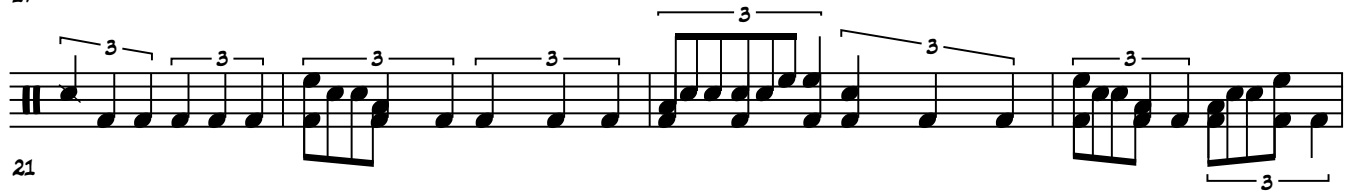

Max Roach

Mack the Knife (Trading 4's)

DRUM SET

5

9

13

17

21

NOTATION KEY

CRASH
RIDE
RIDE BELL
HI-HAT
HI-HAT OPEN
TOM
SNARE

This row of notation shows seven symbols on a five-line staff. From left to right: a crash symbol (an asterisk with a vertical line), a ride symbol (an 'x' with a vertical line), a ride bell symbol (a diamond with a vertical line), a hi-hat symbol (an 'x' with a vertical line), a hi-hat open symbol (an 'x' with a vertical line and a small circle above it), a tom symbol (a solid black dot with a vertical line), and a snare symbol (a solid black dot with a vertical line).

STICK ON STICK
SNARE GHOST NOTE
FLOOR TOM
BASS DRUM
HI-HAT W/FOOT
HI-HAT OPEN W/FOOT

This row of notation shows six symbols on a five-line staff. From left to right: a stick on stick symbol (a solid black dot with a vertical line), a snare ghost note symbol (a solid black dot with a vertical line and a small circle below it), a floor tom symbol (a solid black dot with a vertical line), a bass drum symbol (a solid black dot with a vertical line), a hi-hat with foot symbol (an 'x' with a vertical line and a small circle below it), and a hi-hat open with foot symbol (an 'x' with a vertical line and a small circle below it).